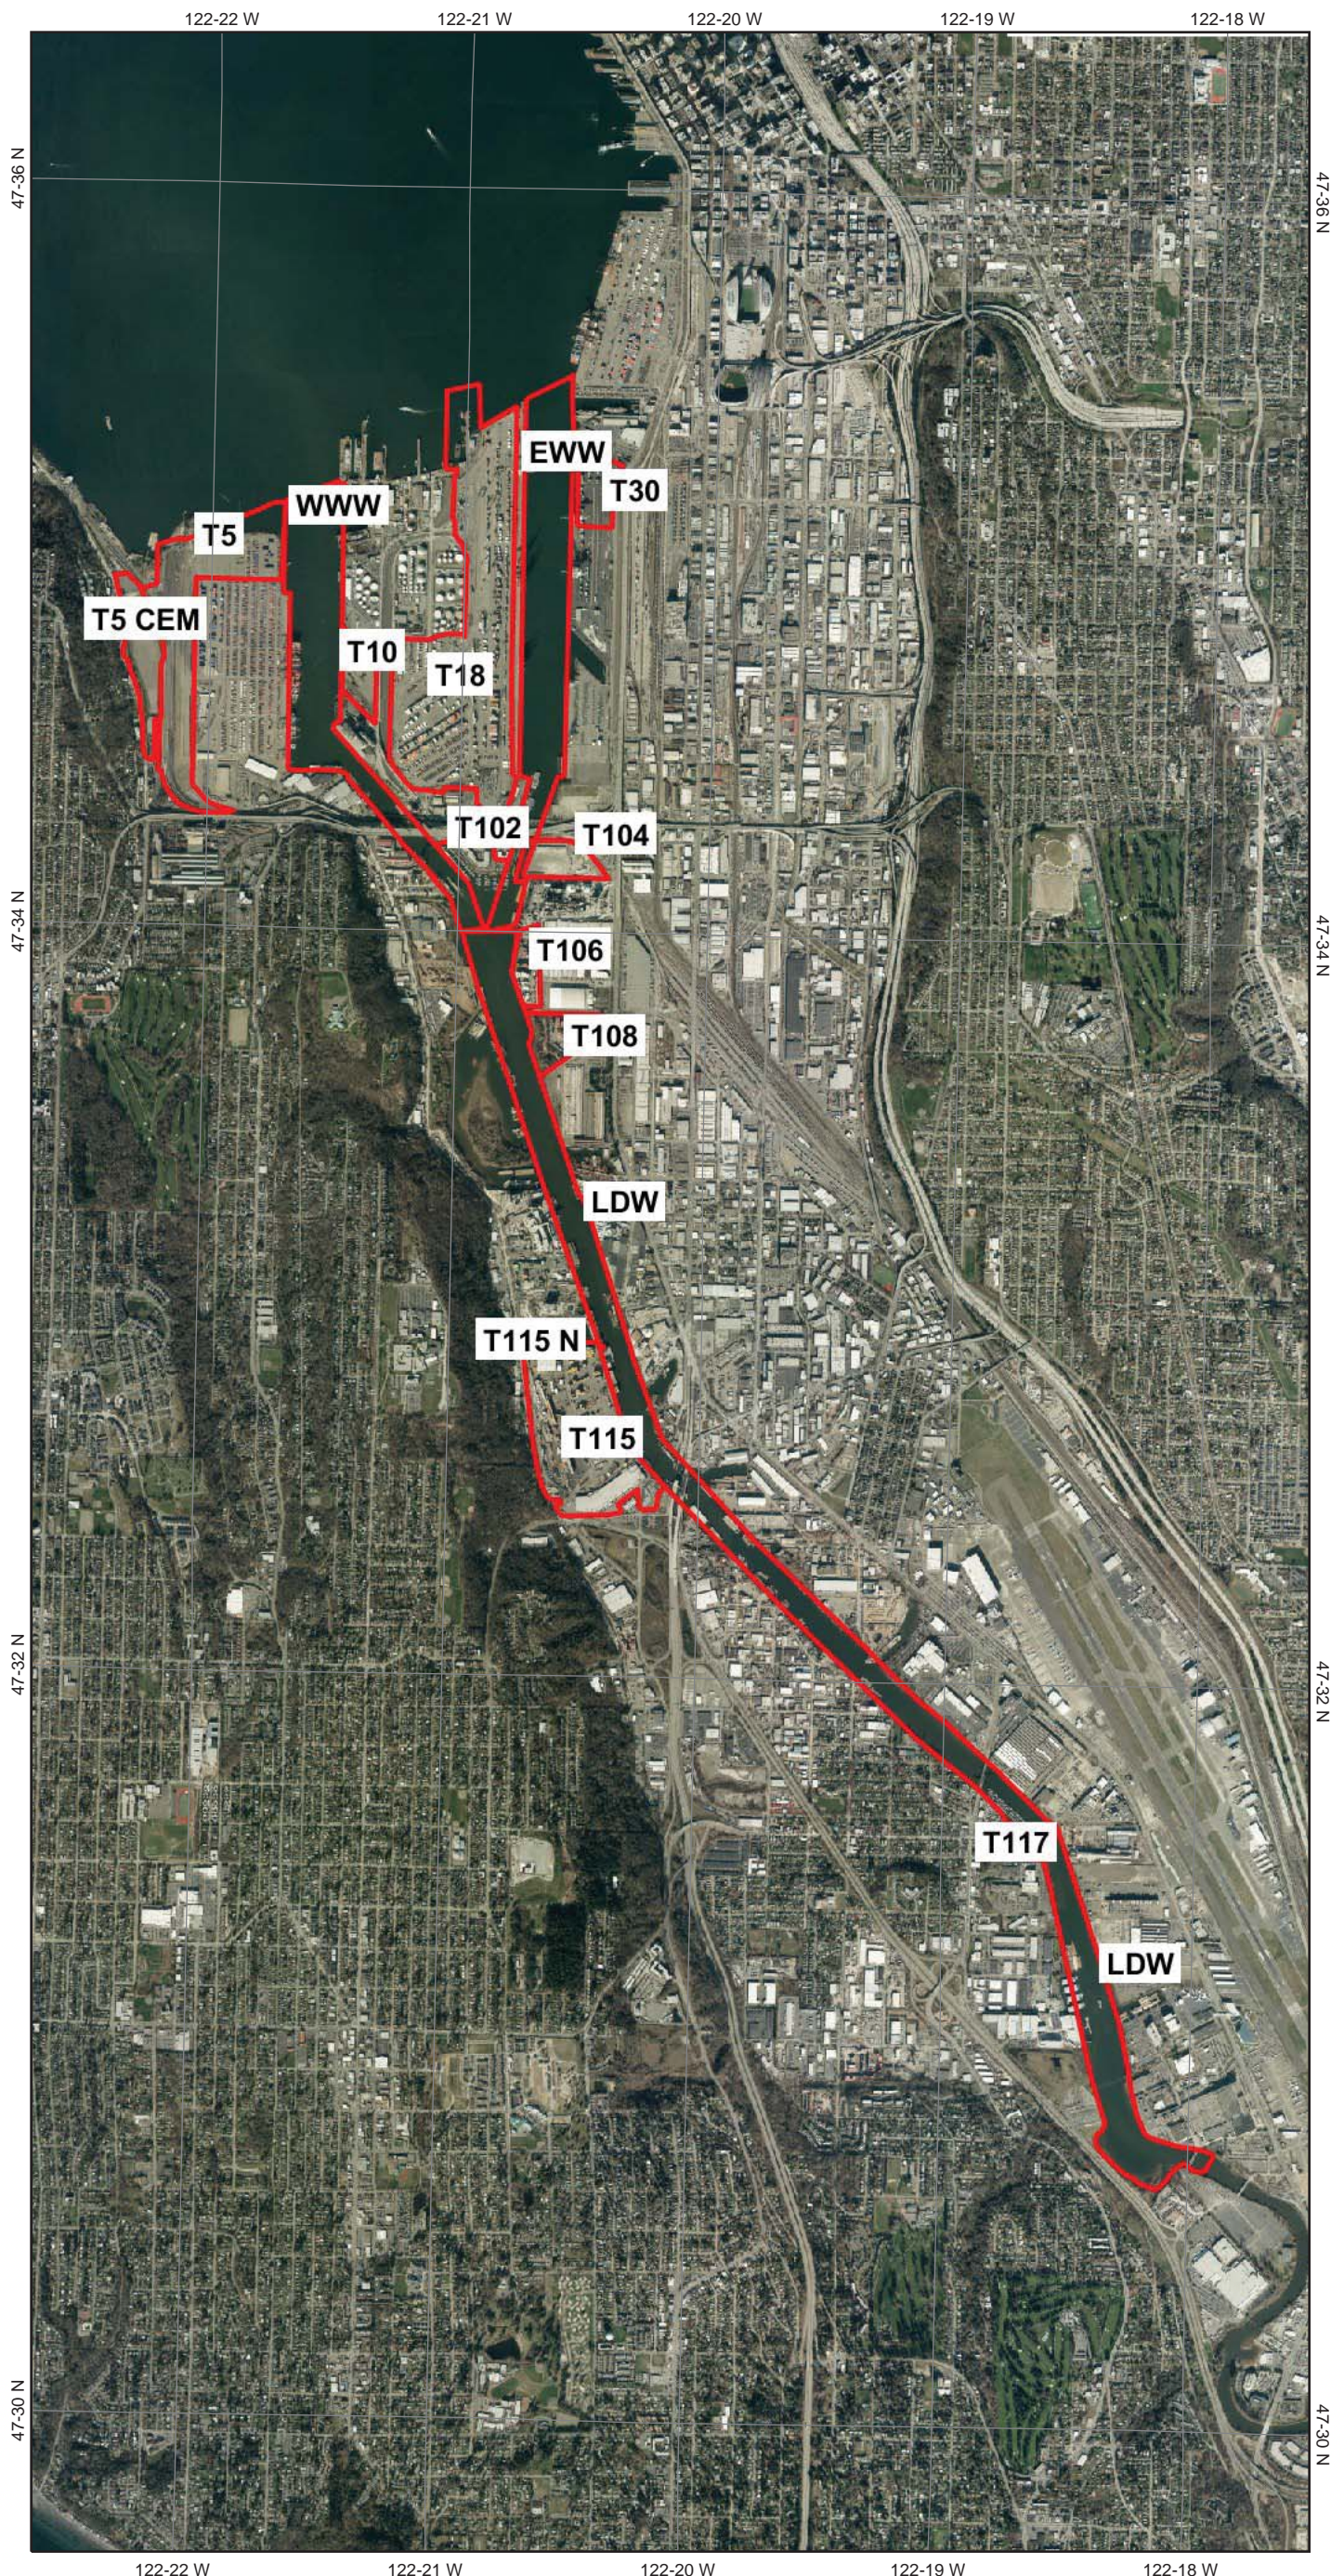

ERL GiHyg South Properties

Legend
2010 6-inch Color

0 600 1200 m.

Map center: 47° 33' 2" N, 122° 20' 7" W

Scale: 1:35,000

This map is a user generated static output from an Internet mapping site and is for general reference only. Data layers that appear on this map may or may not be accurate, current, or otherwise reliable. THIS MAP IS NOT TO BE USED FOR NAVIGATION.